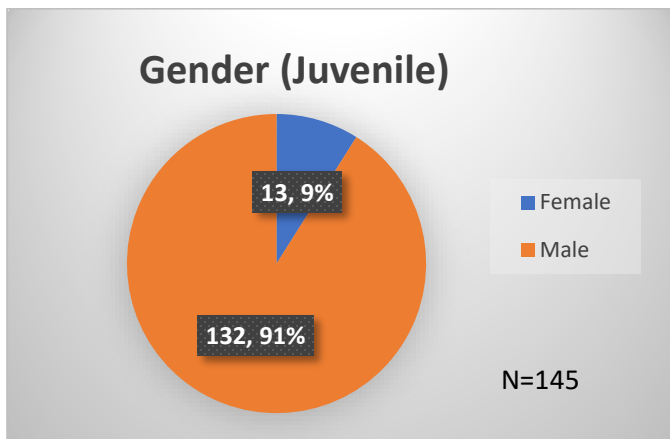

### Wednesday Morning Midnight Count

Total # of probation Involved youth<sup>1</sup>: 1,355

<sup>1</sup> Probation Active: Any youth who is pending sentencing with an active social history, has been formally placed on probation or supervision with Cook County Juvenile Probation on the date of the report.