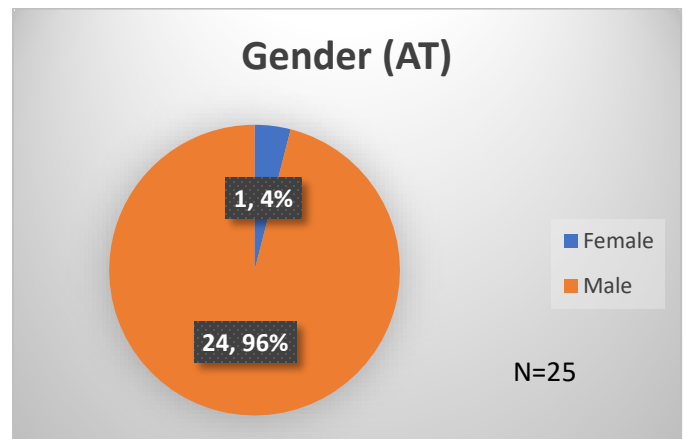

### Wednesday Morning Midnight Count

Total # of probation Involved youth<sup>1</sup>: 1,355

<sup>1</sup> Probation Active: Any youth who is pending sentencing with an active social history, has been formally placed on probation or supervision with Cook County Juvenile Probation on the date of the report.