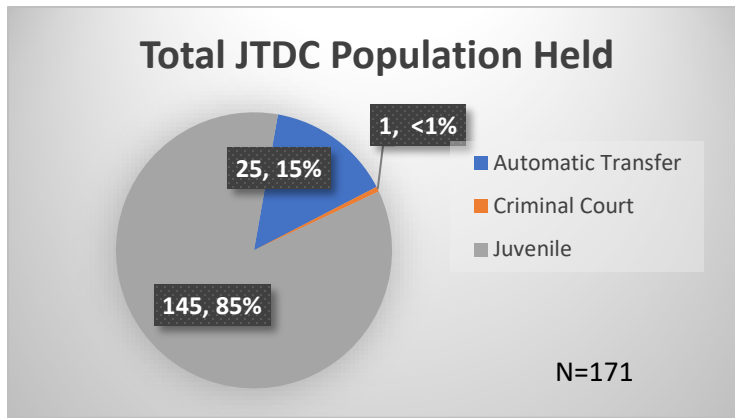

## Demographics for JTDC Population

### Wednesday Morning Midnight Count

Total # of probation Involved youth<sup>1</sup>: 1,355

<sup>1</sup> Probation Active: Any youth who is pending sentencing with an active social history, has been formally placed on probation or supervision with Cook County Juvenile Probation on the date of the report.