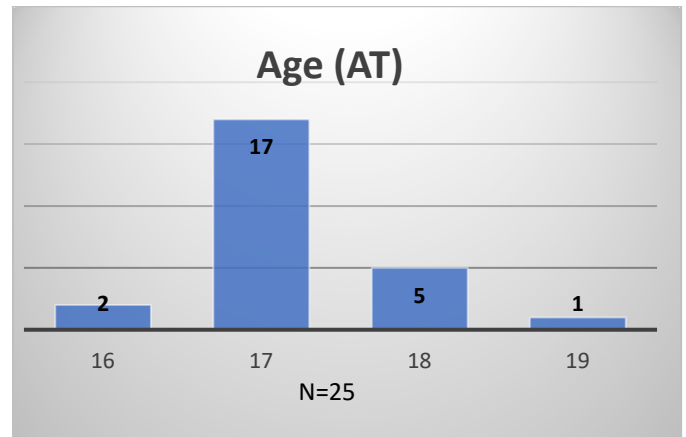

Daily Data Dashboard – February 7, 2024

Demographics for JTDC Population

Wednesday Morning Midnight Count

Total # of probation Involved youth¹: 1,355

¹ Probation Active: Any youth who is pending sentencing with an active social history, has been formally placed on probation or supervision with Cook County Juvenile Probation on the date of the report.

*Age, Gender and Race for Criminal Court population (N=1) is not represented in this report.