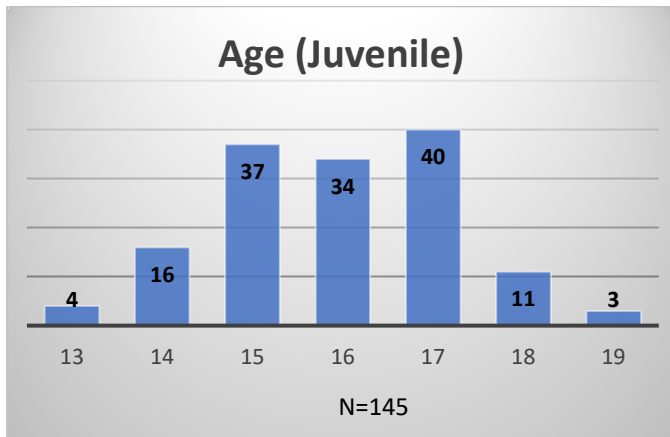

# Daily Data Dashboard – February 7, 2024

## Demographics for JTDC Population

### Wednesday Morning Midnight Count

Total # of probation Involved youth<sup>1</sup>: 1,355

<sup>1</sup> Probation Active: Any youth who is pending sentencing with an active social history, has been formally placed on probation or supervision with Cook County Juvenile Probation on the date of the report.

\*Age, Gender and Race for Criminal Court population (N=1) is not represented in this report.

**Daily Data Dashboard – February 7, 2024**  
**Demographics for JTDC Population**  
**Wednesday Morning Midnight Count**